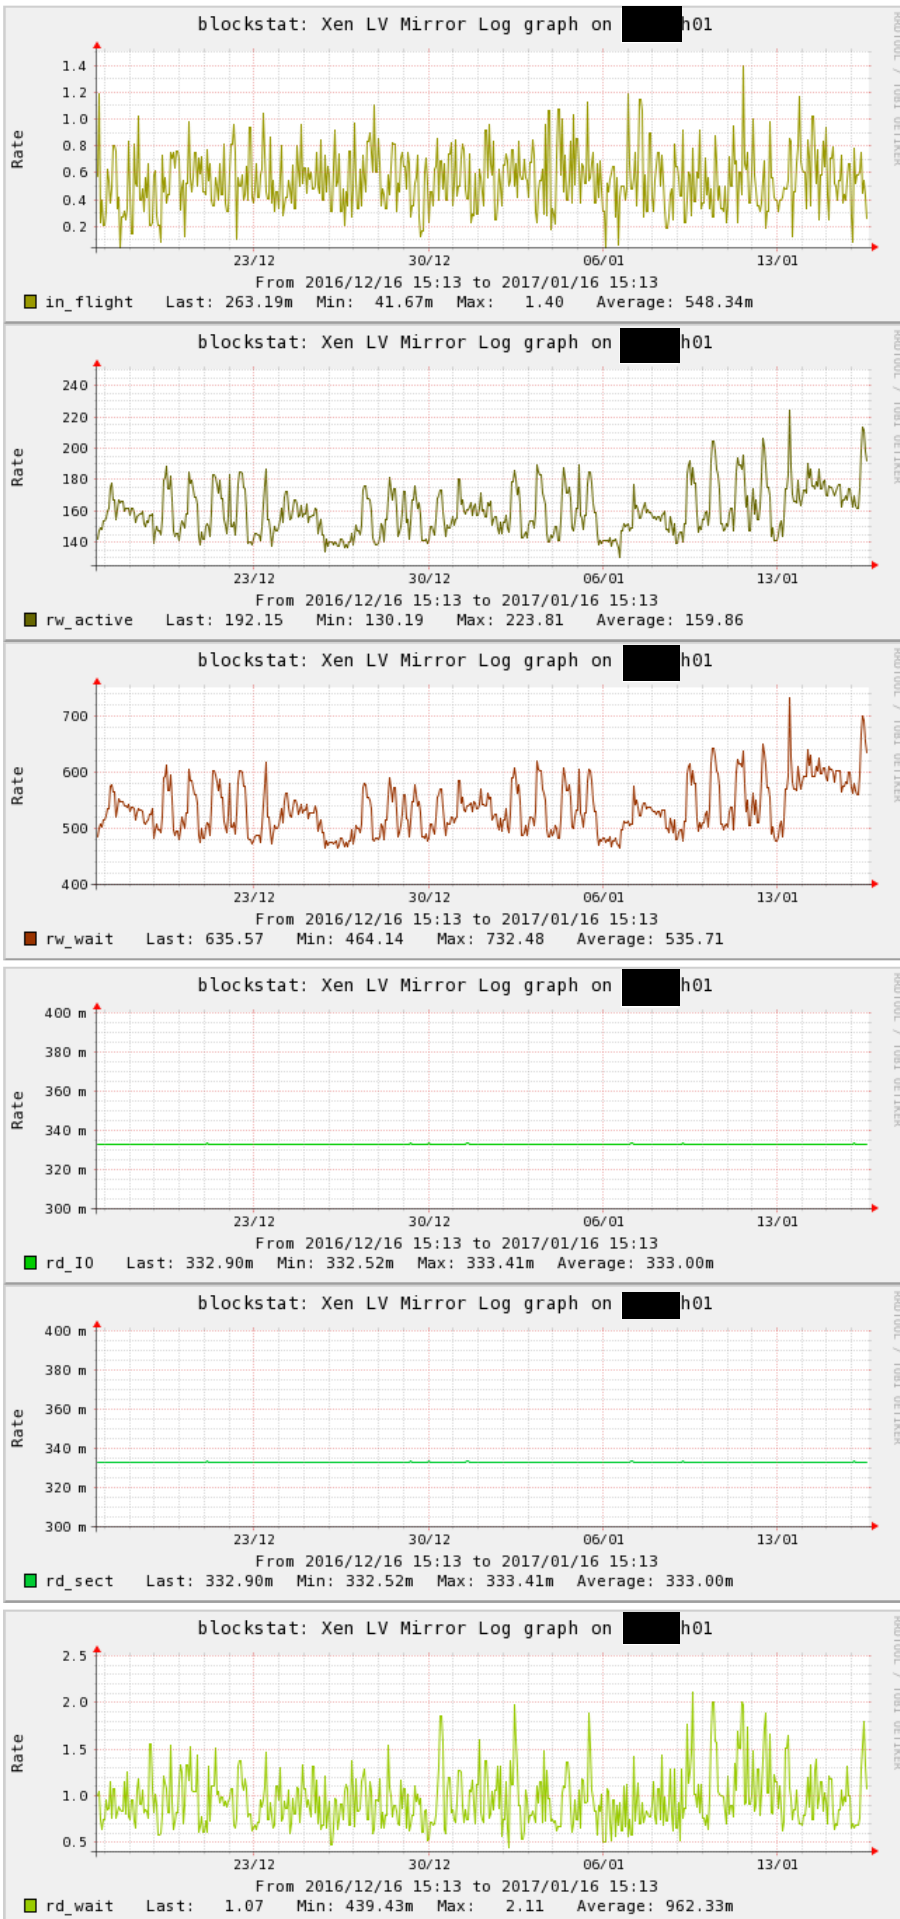

Blockstat for Mirror Log

The Data: