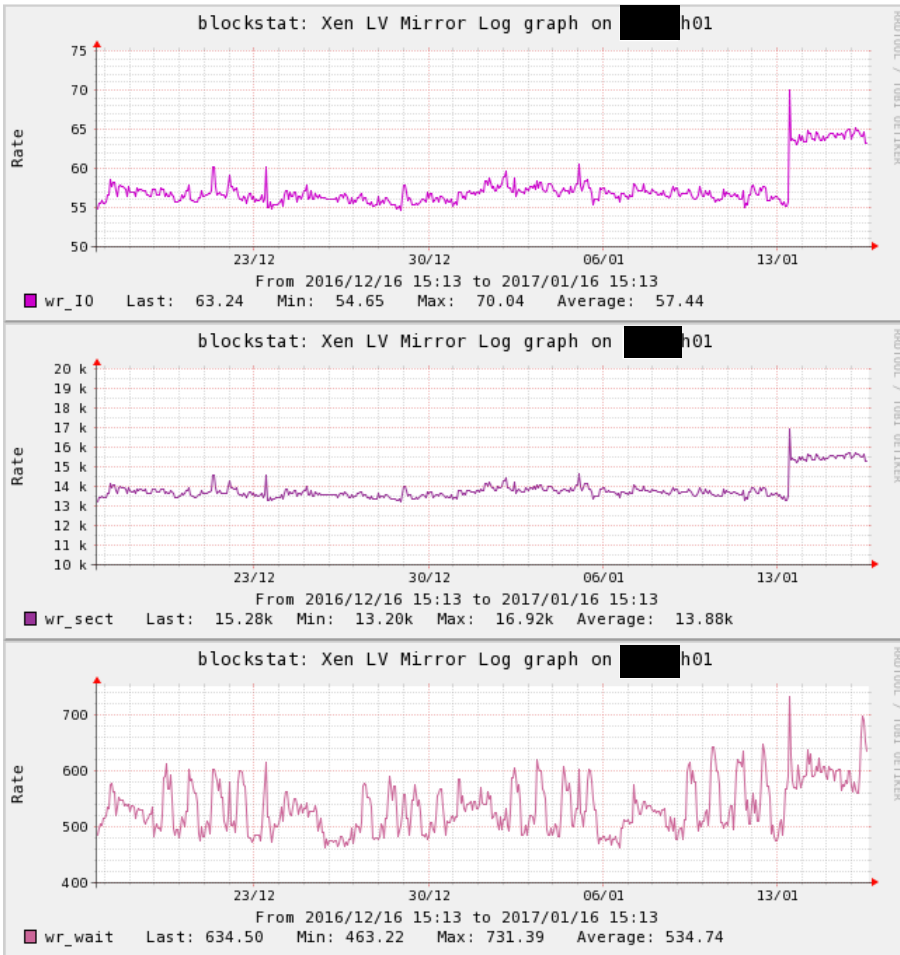

Blockstat for Mirror Log

The Data: